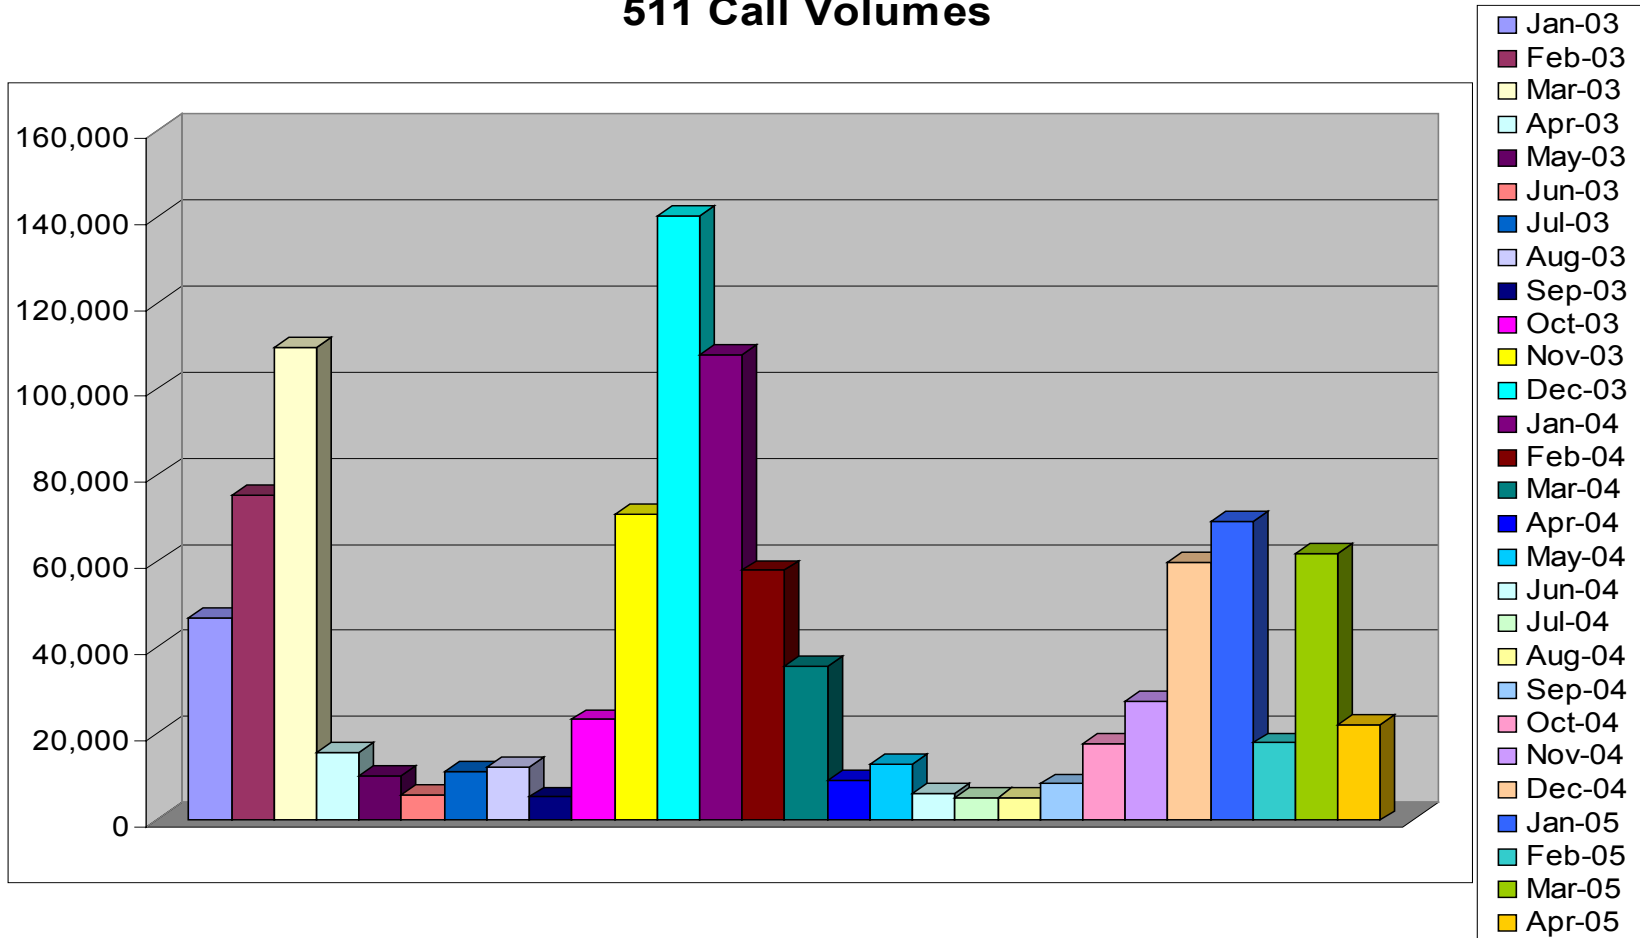

Customer Feedback

- Comment line
- Public outreach
- National stats
- Continued Education and Public Awareness

Statistics

Call Volumes

511 Call Volumes

Calls volumes vs. winter maintenance

Web Stats

mt.gov
Montana's Official State Website