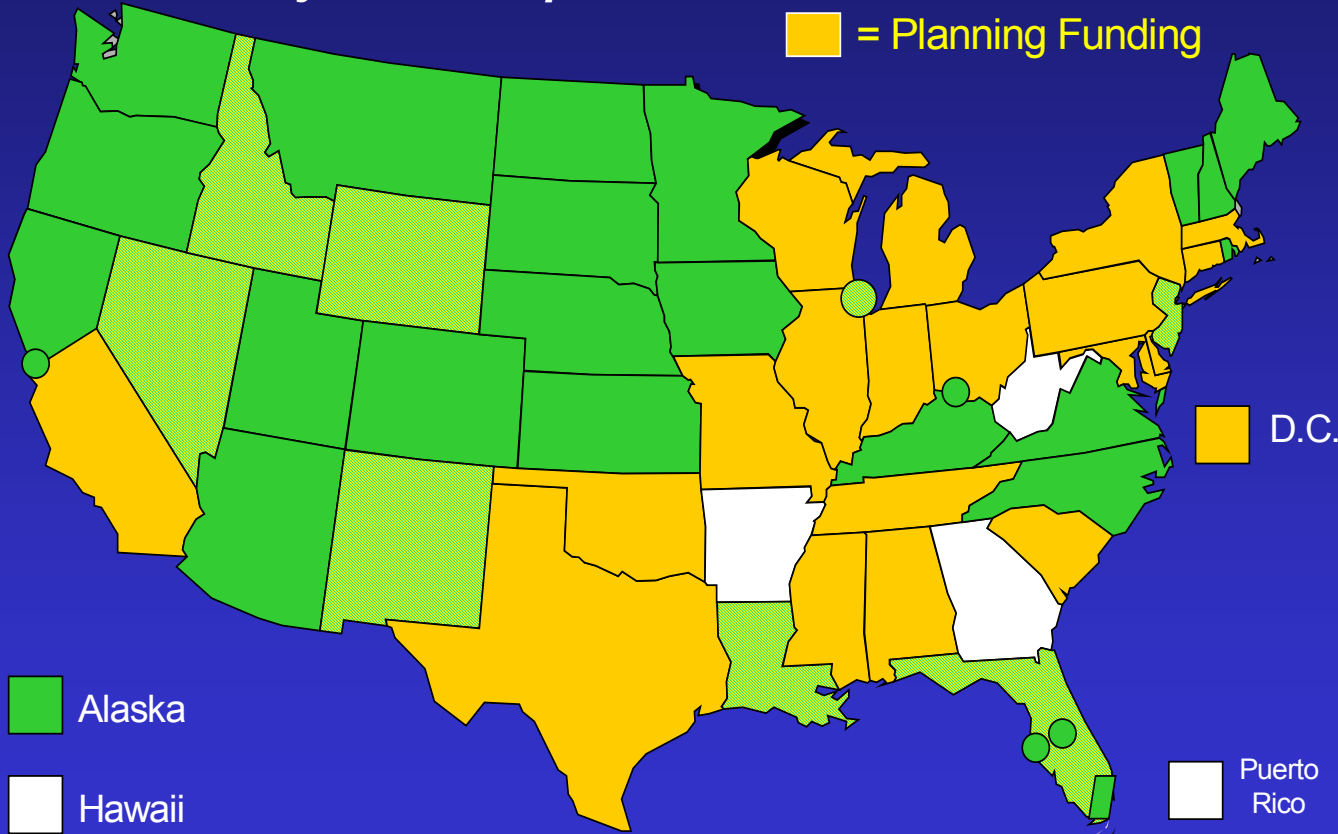

Montana's Traveler Information System

Dial before you drive.

 **511** *Montana Travel Info*

Overview

- National Deployment Status
- Montana's 511 System
- Statistics
- Benefits
- Future Enhancements

511 Deployment Status

as of August 1, 2005

Accessible by 28% of Population

-  = 511 Operational ("Live")
-  = Expect 2005 Launch
-  = Planning Funding

 Alaska

 Hawaii

 D.C.

 Puerto Rico

Accessible by 40% of Population in 2005