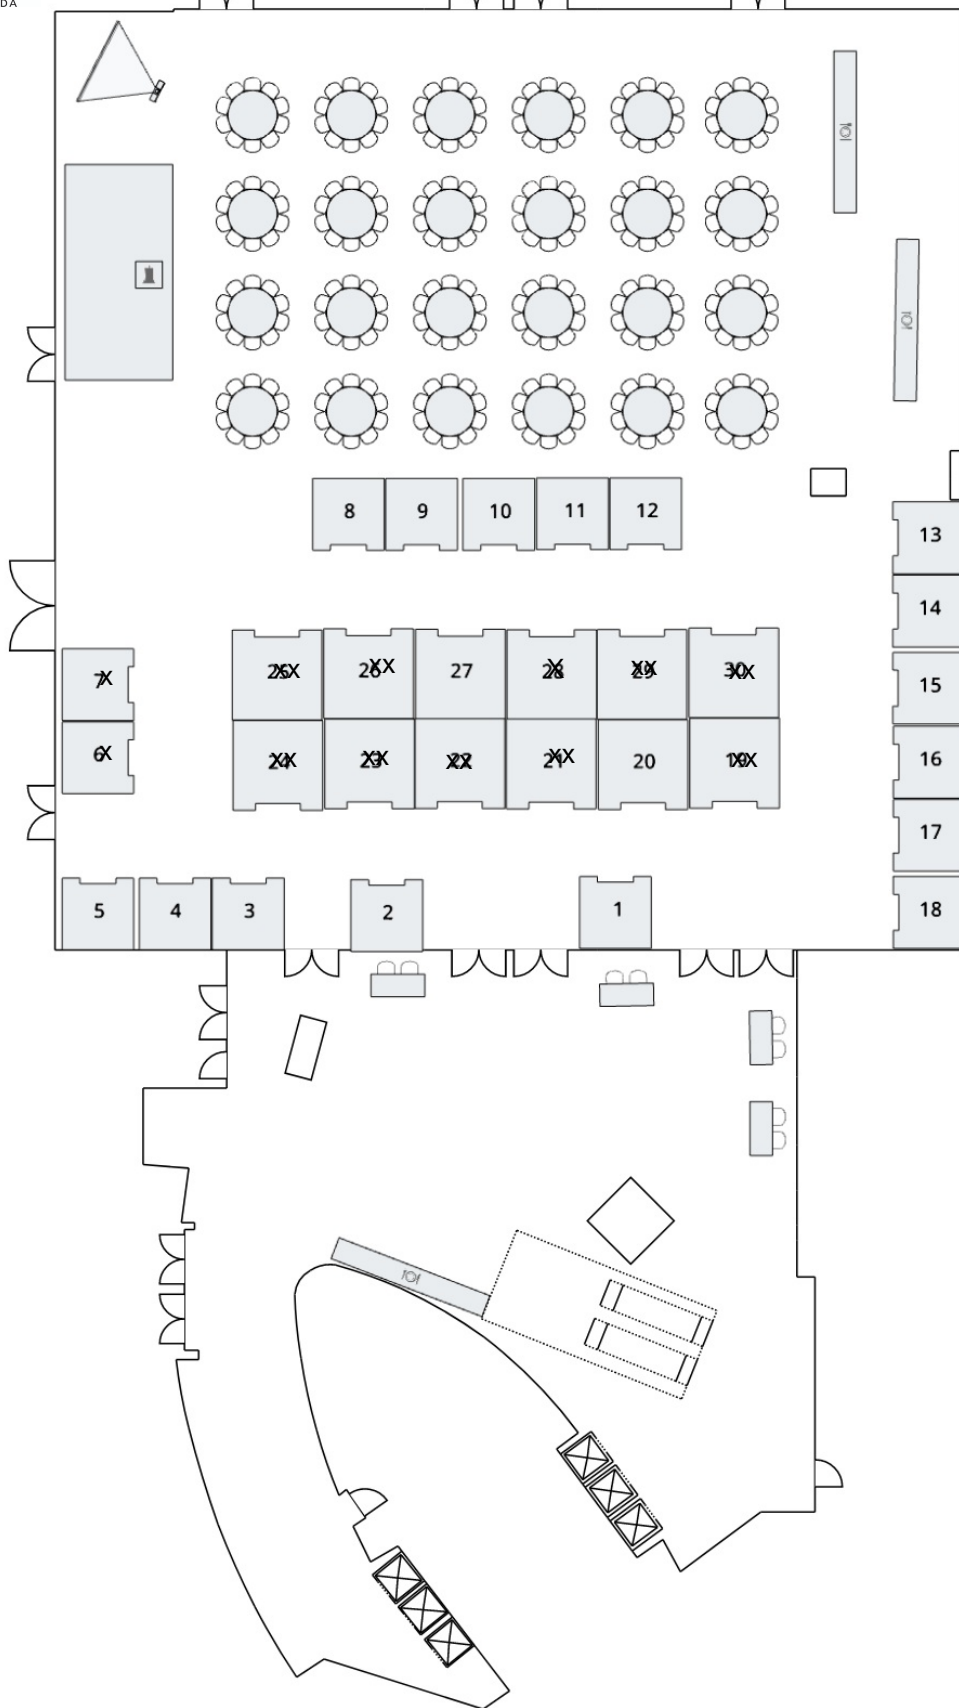

Seating for 240  
 18 8' x 8' booths  
 12 10' x '10 booths

**Premium Booths 10x10**

- 19 IRD
- 20
- 21 & 22 GGI Road & Traffic
- 23 & 24 Novax
- 25 Econolite
- 26 Siemens
- 27 Miovision
- 28 & 29 ATS
- Traffic 30
- Stinson ITS

**Regular Booths 8X8**

- 1 Electromega
- 2
- 3
- 4
- 5
- 6 Innovative
- 7 Traffic Solutions
- 8
- 9
- 10
- 11
- 12
- 13
- 14
- 15
- 16
- 17
- 18

**Foyer Tabletops**

- 1
- 2
- 3
- 4

10 Feet

Notes